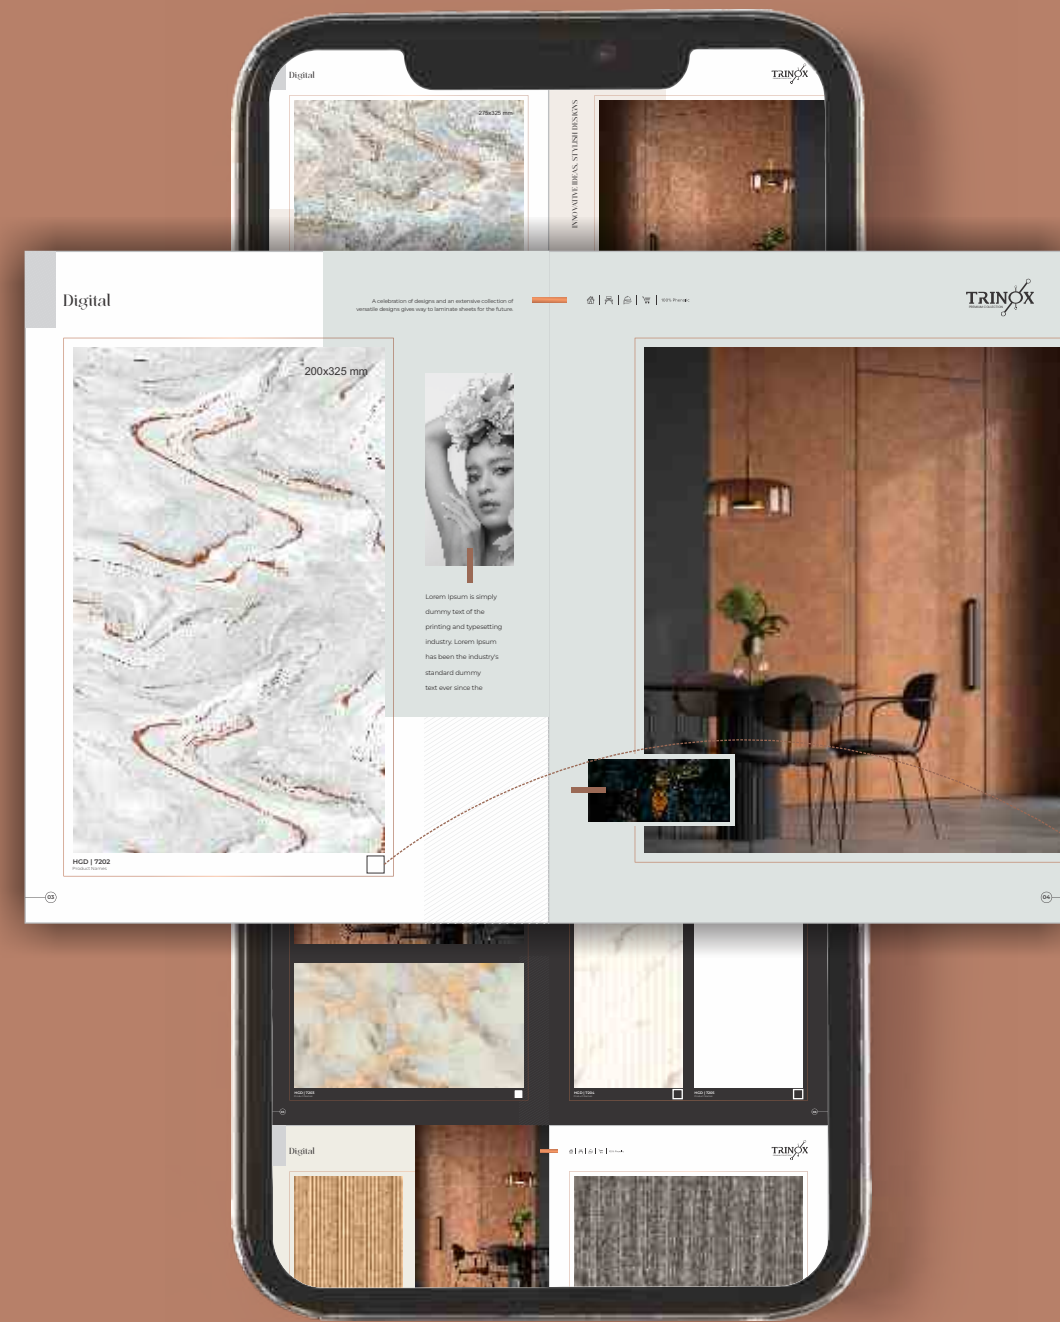

A splendid collection of Serene designs and textures for your spaces

These sublime surfaces by Catchplus don't deserve to be called anything but spectacular.

Qr Scan Benefits

A simple scan of the product's QR Code, redirects to a webpage with the product's full sheet view, application preview, technical details, available textures, and combination colors. It also allows one to generate an inquiry about the product, add the chosen product to a wishlist and share the selected product with others.