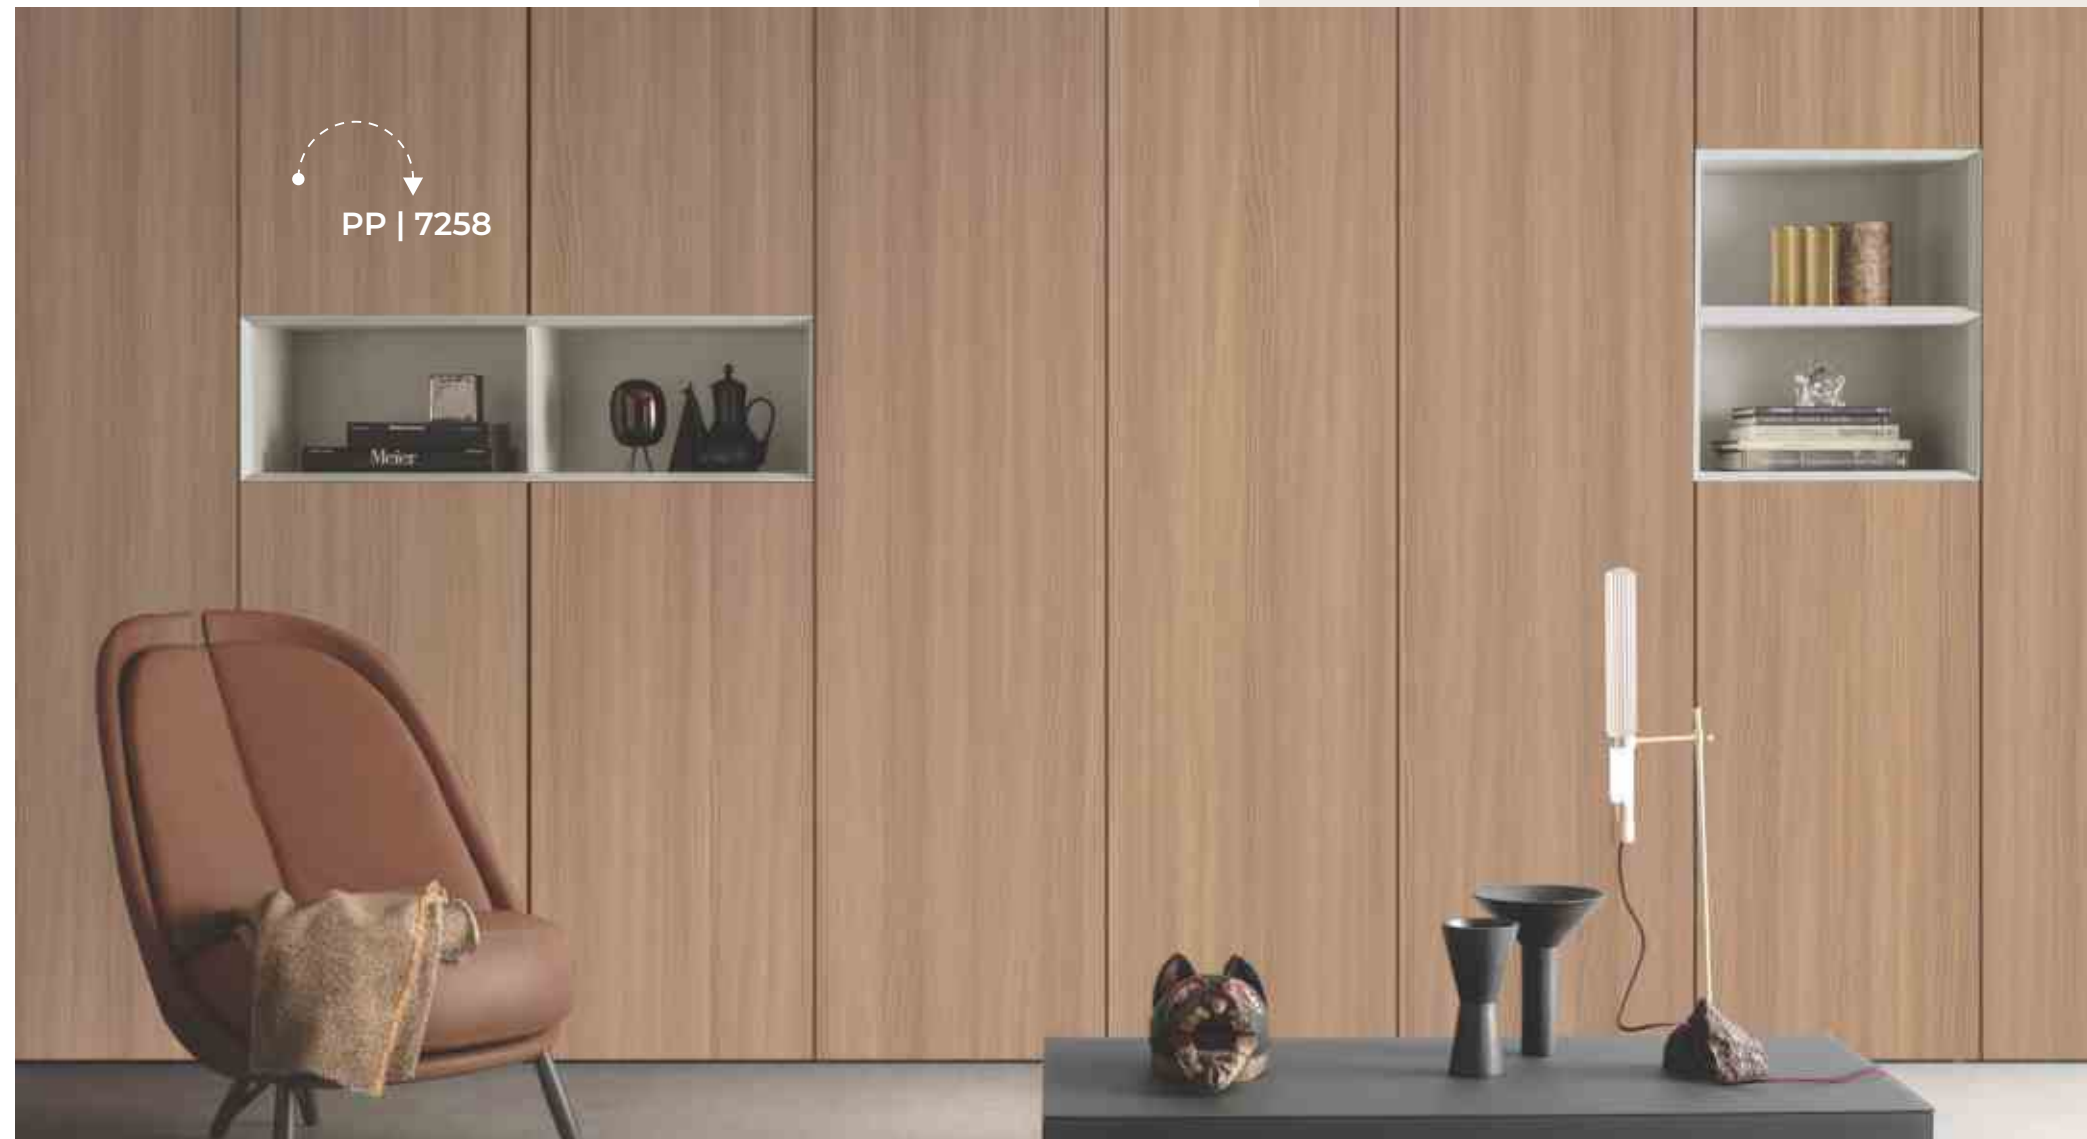

Strive upon the paramount of nuances that one can enjoy and ponder upon the timeless styles that are curated for ages.