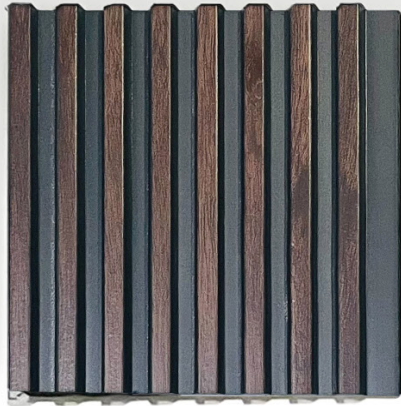

Premium Wall Louvers

Easy Installation

Enjoy a hassle-free upgrade – our wall Louvers are designed for easy installation.

Budget-Friendly Elegance

Louvers offer a cost-effective way to add a touch of elegance and charm to your home or office.

Damage Protection

They can provide a practical function by protecting walls from wear and tear, reducing the risk of damage.

IV-901

IV-902

IV-903

IV-904

IV-905

IV-906