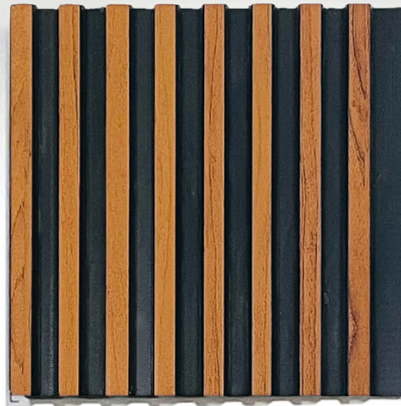

Premium Wall Louvers

Easy Installation

Enjoy a hassle-free upgrade – our wall Louvers are designed for easy installation.

Budget-Friendly Elegance

Louvers offer a cost-effective way to add a touch of elegance and charm to your home or office.

Damage Protection

They can provide a practical function by protecting walls from wear and tear, reducing the risk of damage.

IV-901

IV-902

IV-903

IV-904

IV-905

IV-906